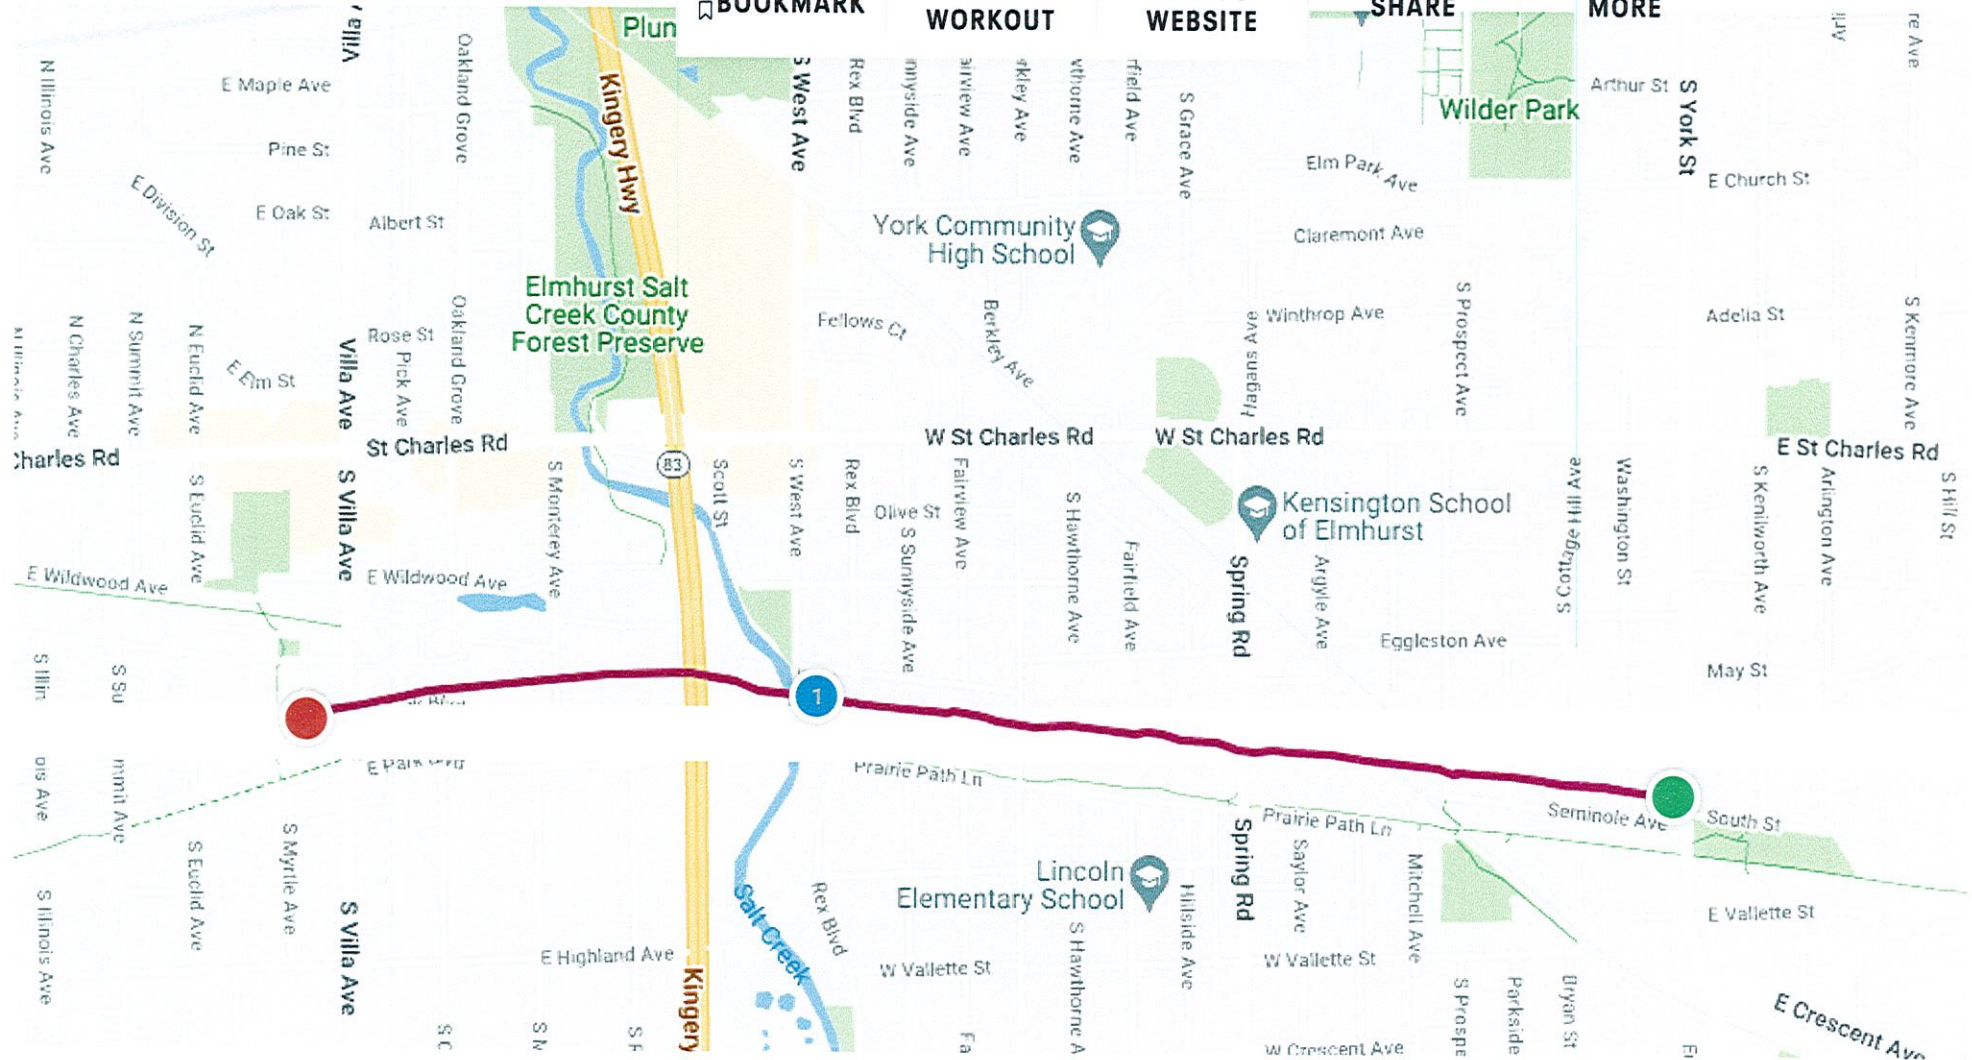

Richard Zylstra | Friends

RUN 1.55 MI 39 FT

ECRC 5K 3RD EDITION

BOOKMARK

LOG WORKOUT

ADD TO WEBSITE

SHARE

MORE

ECRC 5K Course

- The **entire race** will be run on the **Illinois Prairie Path**.
- The **staging area** will be just **east of York Road** (pre-race and post-race activities).
- The race will start and finish just **west of York Road**.
- The runners run **west** for the **first half** of the race. The **turn around** (half way point) is just **west of Villa Avenue** in **Villa Park**.
- The runners run **east** for the **second half** of the race and will finish just **west of York Road**.